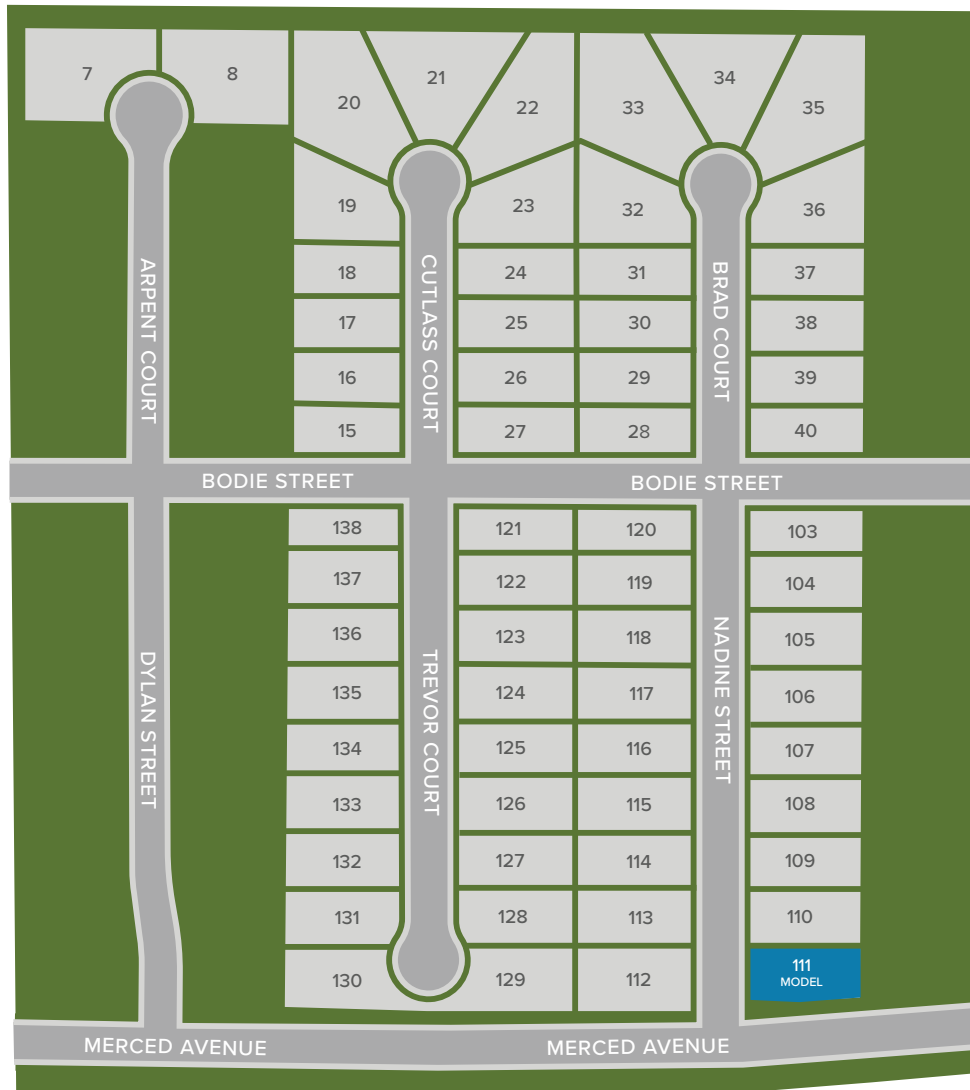

SITE MAP

Solera III

Map not to scale.

CenturyCommunities.com/CentralCalifornia | 209.262.3451

Prices, plans, and terms are effective on the date of publication and subject to change without notice. Map is not to scale. Offered for sale by BMC Realty Advisors, Inc. Real Estate Broker, License #01920450. General Contractor, License #971581.©10/2024 Century Communities, Inc.