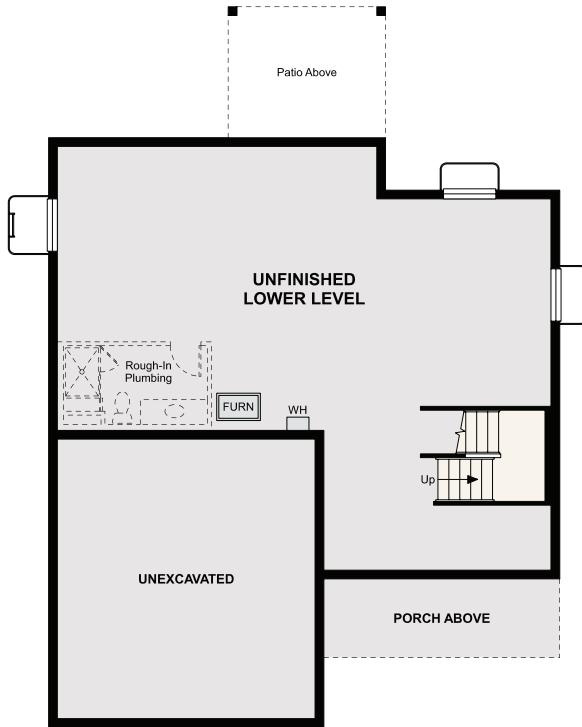

FLORET COLLECTION PARKDALE

GLACIER | RESIDENCE 40212

APPROX. 2,157 SQ. FT. | 2-STORY | 3 BEDROOMS | 2.5 BATHROOMS | 2-BAY GARAGE

ELEVATION A

ELEVATION B

ELEVATION C

Prices, plans, and terms are effective on the date of publication and subject to change without notice. Square footage/acreage shown is only an estimate and actual square footage/acreage will differ. Buyer should rely on his or her own evaluation of usable area. Depictions of homes or other features are artist conceptions. Hardscape, landscape, and other items shown may be decorator suggestions that are not included in the purchase price and availability may vary. ©2024 Century Communities, Inc. Rev. 10/01/2024

FLOOR PLAN

Prices, plans, and terms are effective on the date of publication and subject to change without notice. Square footage/acreage shown is only an estimate and actual square footage/acreage will differ. Buyer should rely on his or her own evaluation of usable area. Depictions of homes or other features are artist conceptions. Hardscape, landscape, and other items shown may be decorator suggestions that are not included in the purchase price and availability may vary. ©2024 Century Communities, Inc. Rev. 10/01/2024