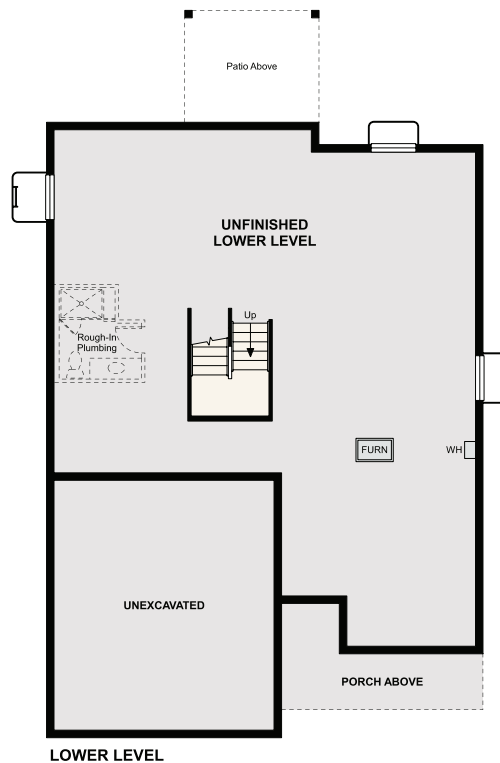

FLORET COLLECTION PARKDALE

ROOSEVELT | RESIDENCE 40214

APPROX. 2,786 SQ. FT. | 2-STORY | 4 BEDROOMS | 4 BATHROOMS | 2-BAY GARAGE

ELEVATION A

ELEVATION B

ELEVATION C

Prices, plans, and terms are effective on the date of publication and subject to change without notice. Square footage/acreage shown is only an estimate and actual square footage/acreage will differ. Buyer should rely on his or her own evaluation of usable area. Depictions of homes or other features are artist conceptions. Hardscape, landscape, and other items shown may be decorator suggestions that are not included in the purchase price and availability may vary. ©2024 Century Communities, Inc. Rev. 10/01/2024

FLOOR PLAN

Prices, plans, and terms are effective on the date of publication and subject to change without notice. Square footage/acreage shown is only an estimate and actual square footage/acreage will differ. Buyer should rely on his or her own evaluation of usable area. Depictions of homes or other features are artist conceptions. Hardscape, landscape, and other items shown may be decorator suggestions that are not included in the purchase price and availability may vary. ©2024 Century Communities, Inc. Rev. 10/01/2024