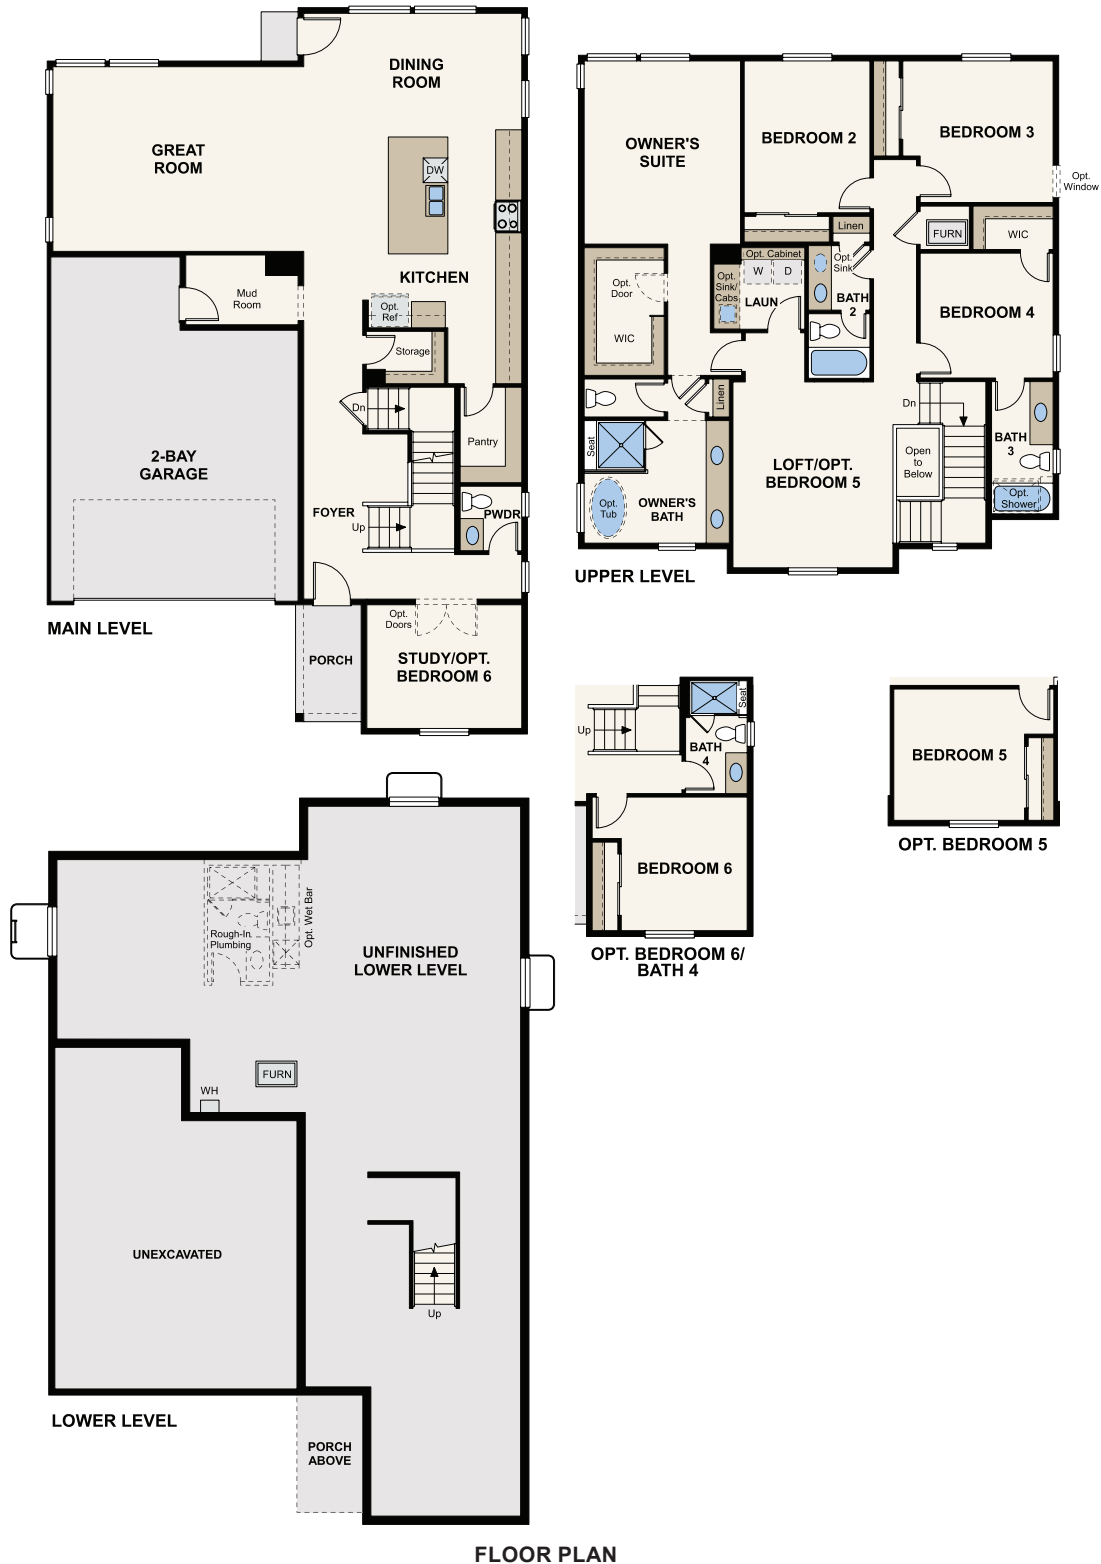

FLORET COLLECTION PARKDALE

SHENANDOAH | RESIDENCE 40225

APPROX. 2,912 SQ. FT. | 2-STORY | 4 BEDROOMS | 3.5 BATHROOMS | 2-BAY GARAGE

ELEVATION A

ELEVATION B

ELEVATION C

Prices, plans, and terms are effective on the date of publication and subject to change without notice. Square footage/acreage shown is only an estimate and actual square footage/acreage will differ. Buyer should rely on his or her own evaluation of usable area. Depictions of homes or other features are artist conceptions. Hardscape, landscape, and other items shown may be decorator suggestions that are not included in the purchase price and availability may vary. ©2024 Century Communities, Inc. Rev. 10/01/2024

Prices, plans, and terms are effective on the date of publication and subject to change without notice. Square footage/acreage shown is only an estimate and actual square footage/acreage will differ. Buyer should rely on his or her own evaluation of usable area. Depictions of homes or other features are artist conceptions. Hardscape, landscape, and other items shown may be decorator suggestions that are not included in the purchase price and availability may vary. ©2024 Century Communities, Inc. Rev. 10/01/2024