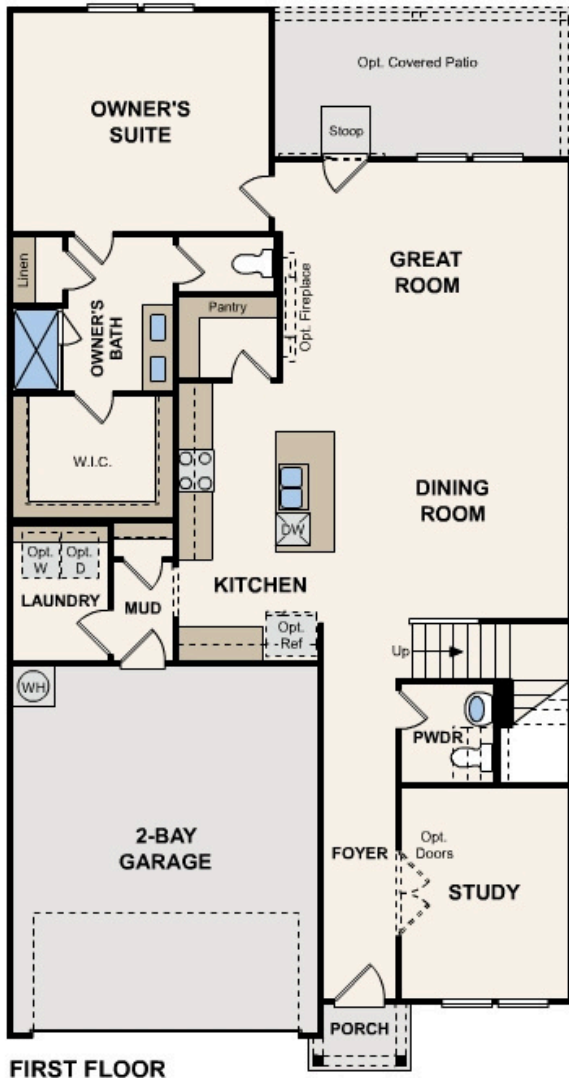

The Glen at Stallion Run

Meadowlark | 2253 | *From \$344,990*

APPROX. 2,253 SQ. FT. | 2-STORY | 3 BEDS | 2.5 BATHS | 2-BAY GARAGE

Elevation A

Elevation B

Elevation C

Elevation D

Prices, plans, and terms are effective on the date of publication and subject to change without notice. Square footage/dimensions shown is only an estimate and actual square footage/dimensions will differ. Buyer should rely on his or her own evaluation of usable area. Depictions of homes or other features are artist conceptions. Hardscape, landscape, and other items shown may be decorator suggestions that are not included in the purchase price and availability may vary. ©2026 Century Communities, Inc.

Prices, plans, and terms are effective on the date of publication and subject to change without notice. Square footage/dimensions shown is only an estimate and actual square footage/dimensions will differ. Buyer should rely on his or her own evaluation of usable area. Depictions of homes or other features are artist conceptions. Hardscape, landscape, and other items shown may be decorator suggestions that are not included in the purchase price and availability may vary. ©2026 Century Communities, Inc.