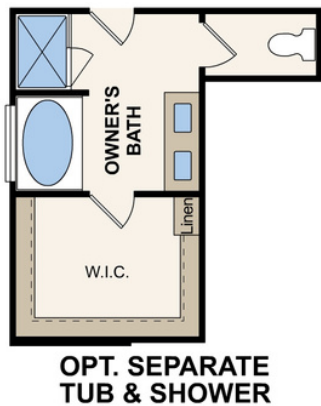

The Glen at Stallion Run

Meadowlark | 2253 | *From \$344,990*

APPROX. 2,253 SQ. FT. | 2-STORY | 3 BEDS | 2.5 BATHS | 2-BAY GARAGE

Elevation A

Elevation B

Elevation C

Elevation D

Prices, plans, and terms are effective on the date of publication and subject to change without notice. Square footage/dimensions shown is only an estimate and actual square footage/dimensions will differ. Buyer should rely on his or her own evaluation of usable area. Depictions of homes or other features are artist conceptions. Hardscape, landscape, and other items shown may be decorator suggestions that are not included in the purchase price and availability may vary. ©2026 Century Communities, Inc.