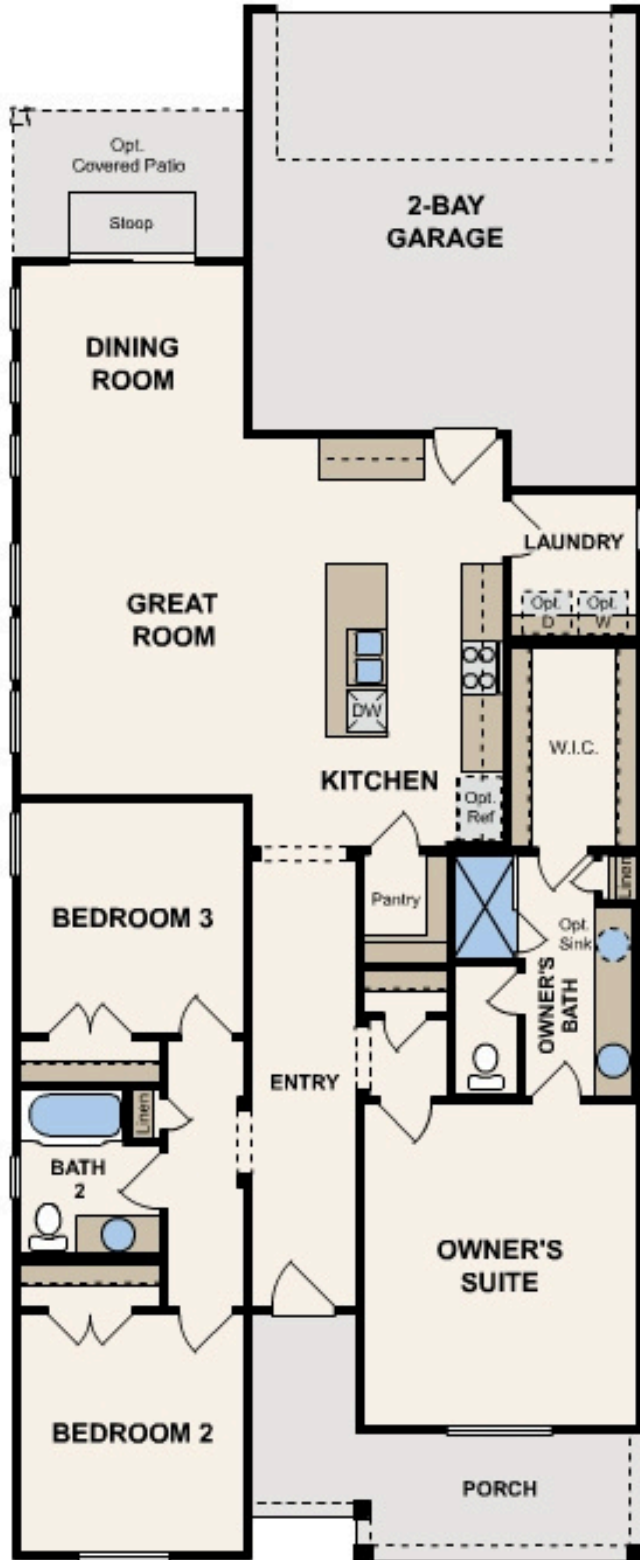

The Hills at Avery Centre

Knox | 1547

APPROX. 1,547 SQ. FT. | 1-STORY | 3 BEDS | 2 BATHS | 2-BAY GARAGE

Elevation D

Elevation E

Elevation F

Prices, plans, and terms are effective on the date of publication and subject to change without notice. Square footage/dimensions shown is only an estimate and actual square footage/dimensions will differ. Buyer should rely on his or her own evaluation of usable area. Depictions of homes or other features are artist conceptions. Hardscape, landscape, and other items shown may be decorator suggestions that are not included in the purchase price and availability may vary. © 06/2024 Century Communities, Inc.

Prices, plans, and terms are effective on the date of publication and subject to change without notice. Square footage/dimensions shown is only an estimate and actual square footage/dimensions will differ. Buyer should rely on his or her own evaluation of usable area. Depictions of homes or other features are artist conceptions. Hardscape, landscape, and other items shown may be decorator suggestions that are not included in the purchase price and availability may vary. © 06/2024 Century Communities, Inc.